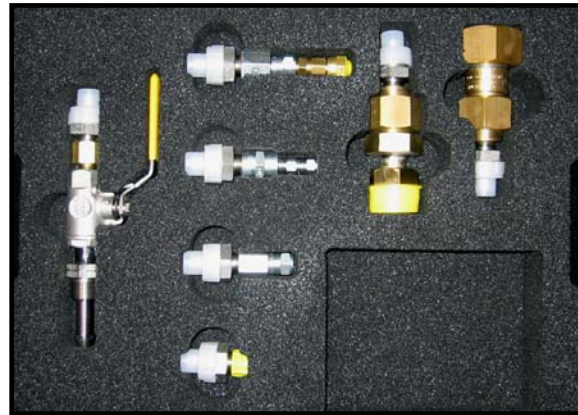

Adapter Kit- DN8:

- 3-400-R002: DN8 Male to 3/8 Male NPT
- 3-400-R002x3/8" FJIC: DN8 Male to 3/8" Female JIC
- 3-400-R002x1/4" FJIC: DN8 Male to 1/4" Female JIC
- 3-400-R002xSiemens Aeroquip / SPS
- 6-1033-R003 US: DN8 Male to Malmquist (ABB PM)
- 3-400-R002 x 3-1037-R002 x VK/F-02/20: DN8 Male to DN20 Female
- 3-400-R002xCGA590: SF6 cylinder adapter

Adapter Kit- DN20:

- 3-401-R002: DN20 self-sealing male to 1" Male NPT
- 6-1033-R001: DN20 self-sealing male to Malmquist (ABB PM)
- 6-1027-R001: DN20 self-sealing male to 1 1/4" Parker (ITE, Westinghouse, ABB PA)
- 3-401-R002xCGA590: SF6 cylinder Adapter
- VK/A-02/20: DN20 self-sealing male to DN20 male
- 3-1037-R002: DN20 female to female 3/8" NPT
- 3-1037-R001: DN20 female to female 1/4" NPT
- VK/A-02/20x 3-1037-R002 x 3-400-R003: DN20 self-sealing male to DN8 self-sealing female

Adapter Kit-Analyzer:

- D-154-R006: SF6 regulator assembly
- 3-400-R002: DN8 self-sealing male to 3/8 Male NPT
- 3-400-R002x1/4" FJIC:
- 3-400-R002x3/8" FJIC
- 3-400-R002xSiemens Aeroquip / SPS
- 6-1027-R001: DN20 self-sealing male to 1 1/4" Parker (ITE, Westinghouse, ABB PA)
- VK/A-02/20 x 3-1037-R002: DN20 self-sealing male to 3/8" Female NPT
- 3-401-R002: DN20 self-sealing ale to 1" Male NPT
- 6-1033-R001: DN20 self-sealing ale to Malmquist (ABB PM)